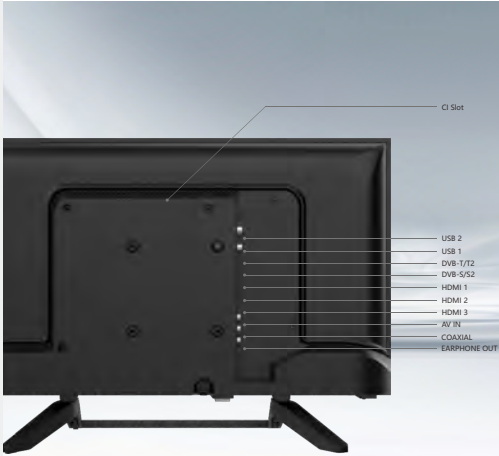

Wall-mountable design

Mount it on the wall to perfectly blend in the interior design.

One-button control

Easy connection
Multi-function connectors on one side, convenient operation

Dolby AUDIO

Amazing sound with Dolby Audio technology. With this technology the TV provides crystal clarity, easy-to-hear dialogue, greater detail, and realistic surround sound to make the entertainment you love even better.

- Wider viewing angles up to 178 degrees
- Immersive viewing experience
- 1mm ultra-slim bezels

HD Ready

Full screen HD display for crisp and realistic images

PICTURE

Display technology.....	D-LED
Screen size(inches/cm).....	24/60
Digonal screen size (inches/cm).....	23.6/60
Panel resolution.....	HD
Resolution.....	1366*768
Panel brightness in cd/m ²	200
Active motion.....	60Hz
Dynamic contrast.....	3000:1
Typ.response time in ms (GTG).....	8.5
Aspect ratio.....	16:9
Vision angles.....	178**178°
HDR10 (High Dynamic Range).....	No
MEMC.....	No