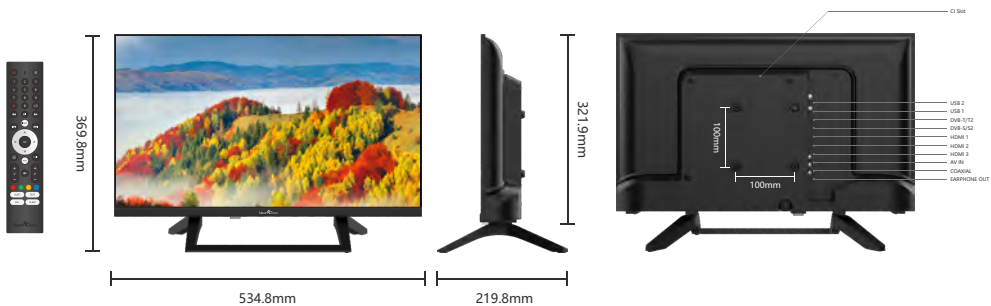

SMART TECH

24" HD TV

The 24HN01VIC is a HD LED TV

With brilliant picture quality.