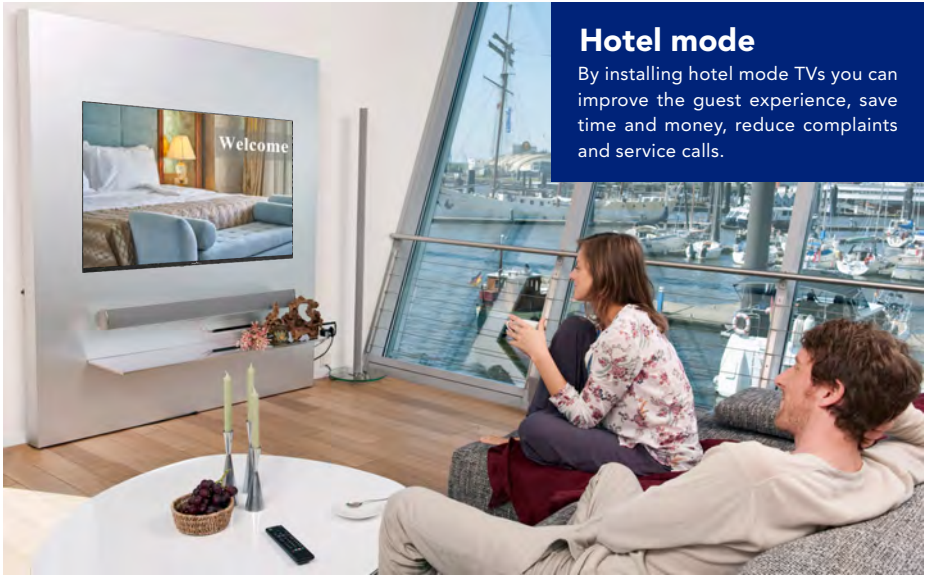

Hotel mode

By installing hotel mode TVs you can improve the guest experience, save time and money, reduce complaints and service calls.